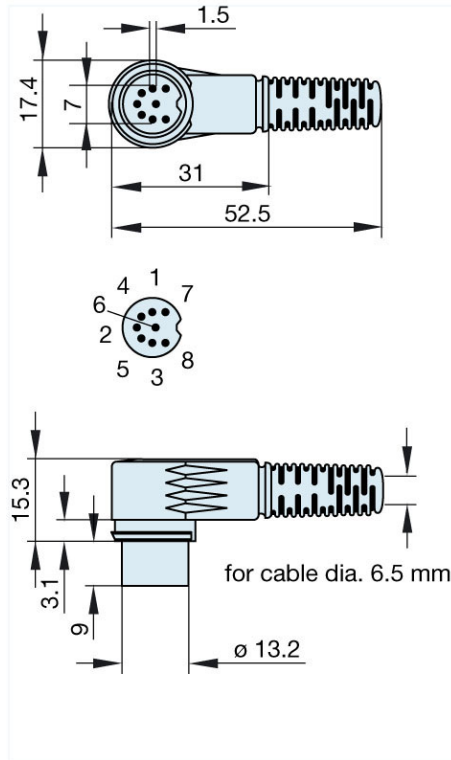

HIRSCHMANN

A BELDEN BRAND

Industrial Connecting Solutions: Circular Connectors: Audio/Video Connectors: DIN EN 60 130-09 Connectors (MAS/MAK series): without locking screw: Angled plugs: MAWI 80 SB grau/grey
<http://www.e-catalog.beldensolutions.com/link/57078-24228-256281-256282-24384-24385-24388-34446/en/conf/uistate>

Picture

Drawing

Belden Deutschland GmbH
Im Gewerbepark 2
58579 Schalksmühle
Germany
Phone: +49 7127/14-1806
E-Mail: icos-sales@belden.com

The information published in the websites has been compiled as carefully as possible. It is subject to alteration without notice in technical as well as in price-related/commercial respect. The complete information and data were available on user documentation. Mandatory information can only be obtained by a concrete query.