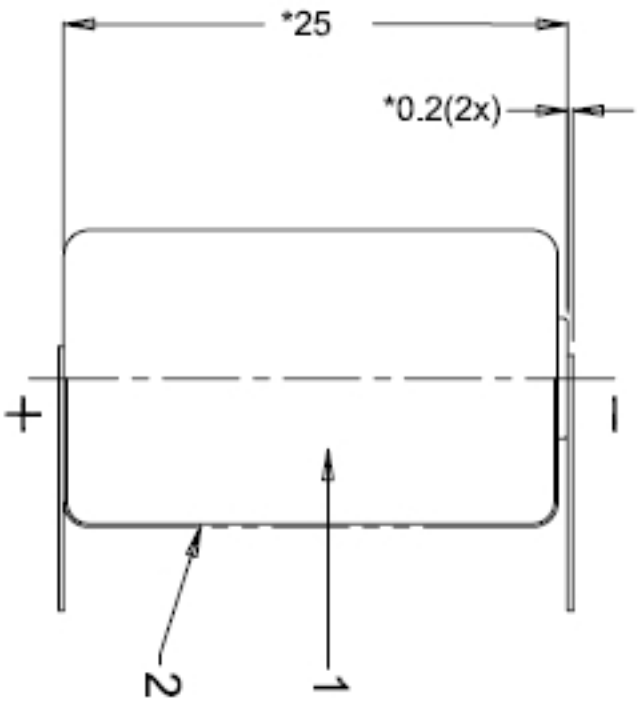

+ **VARTA**
 + CR1/2AA
 + 3V Lithium
 + MADE IN GERMANY
 + 0000 

Front artwork

Monthly date code
eg. March 2008 = "0308"

+ **Warning:** 
 + Risk of fire,
 + explosion or burns.
 + Do not recharge,
 + disassemble, crush,
 + heat above 212°F
 + (100°C) or incinerate.