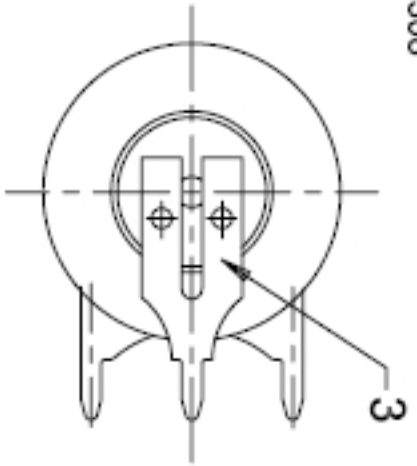

+ **VARTA**
 + CR1/2AA
 + 3V Lithium
 + MADE IN GERMANY
 + 0000 

Front artwork

Monthly date code
eg. March 2008 = "0308"

+ **Warning:** 
 + Risk of fire,
 + explosion or burns.
 + Do not recharge,
 + disassemble, crush,
 + heat above 212°F
 + (100°C) or incinerate.