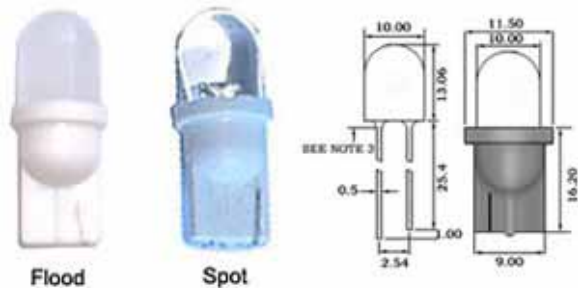

## Product

### T10 Wedge LED BULB

### FEATURES:

- Long life LED-operating 50,000hrs
- Easy installation using existing socket
- Major power savings
- Voltage: 6VDC 12VDC option
- Choice of 5 colors
- Lamp base: wedge base

### LED LAMP DATA

P/N	LED Color	Voltage	Intensity (lm)	Wavelength (nm)	Viewing Angle
GNL-T10-URC	Ultra Red/Clear	6VDC/12VDC	1.5	625	20°
GNL-T10-URW	Ultra Red/Diffused	6VDC/12VDC	1.5	625	60°
GNL-T10-UYC	Ultra Yellow/Clear	6VDC/12VDC	1.5	590	20°
GNL-T10-UYW	Ultra Yellow/Diffused	6VDC/12VDC	1.5	590	60°
GNL-T10-UBC	Ultra Blue/Clear	6VDC/12VDC	1.2	470	20°
GNL-T10-UBW	Ultra Blue/Diffused	6VDC/12VDC	1.2	470	60°
GNL-T10-UGC	Ultra Green/Clear	6VDC/12VDC	2.2	520	20°
GNL-T10-UGW	Ultra Green/Diffused	6VDC/12VDC	2.2	520	60°
GNL-T10-UWC	Cool White/Clear	6VDC/12VDC	2.1	5500k-7000k	20°
GNL-T10-UWW	Cool White/Diffused	6VDC/12VDC	2.1	5500k-7000k	60°