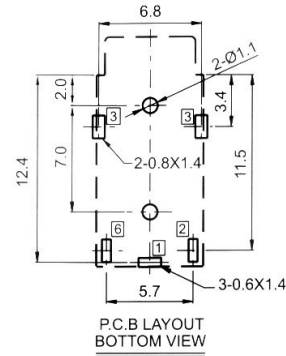

CLIFF

3.5mm 4 Pole Jack Sockets

FC68125