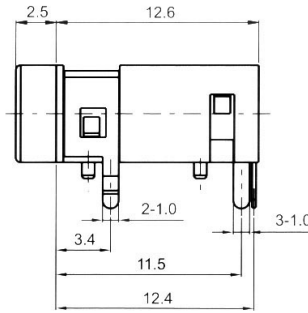

CLIFF

3.5mm 4 Pole Jack Sockets

FC68125