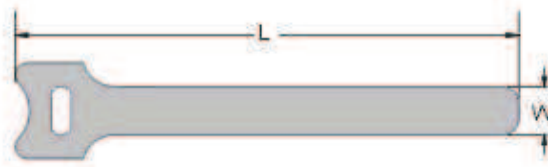

0350 KSS Magic Cable Tie

- Material:
Hook Side: PP
Loop Side: Nylon
- Color: Black (BK), White (WE), Red (RD), Yellow (YW), Blue (BE), Green (GN)
- Application: Cord and cable management (UTP/STP/FIBER), wire harnesses, prevent interruption to transfer speed when using traditional Nylon cable ties. Reusable and easy to install.

Unit: mm

Item No.	L	W	Max. Bundle Dia.	Packing
<input type="checkbox"/> MGT-125	125.0	12.0	30	20 pcs / Bag
<input type="checkbox"/> MGT-135	135.0	12.0	33	
<input type="checkbox"/> MGT-150	150.0	12.0	36	
<input type="checkbox"/> MGT-150M	150.0	10.0	36	
<input type="checkbox"/> MGT-180	180.0	12.0	40	
<input type="checkbox"/> MGT-210	210.0	16.0	50	
<input type="checkbox"/> MGT-240	240.0	16.0	65	
<input type="checkbox"/> MGT-310	310.0	16.0	85	