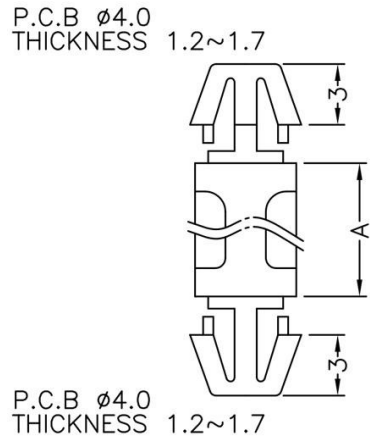

FIX-LCC

MATERIAL: NYLON 66(UL)
 FLAME CLASS: 94V-2
 COLOR: NATURAL
 UNIT: mm

| PART NO | A |
|--------------|------|
| FIX-LCC-3S | 3 |
| FIX-LCC-3 | 3,5 |
| FIX-LCC-4 | 4 |
| FIX-LCC-5 | 5 |
| FIX-LCC-6S | 6 |
| FIX-LCC-6 | 6,4 |
| FIX-LCC-7 | 7 |
| FIX-LCC-8 | 8 |
| FIX-LCC-9.5 | 9,5 |
| FIX-LCC-10S | 10 |
| FIX-LCC-10 | 10,5 |
| FIX-LCC-11.5 | 11,5 |
| FIX-LCC-12S | 12 |
| FIX-LCC-12 | 12,7 |

| PART NO | A |
|----------------|----------|
| FIX-LCC-14 | 14 |
| FIX-LCC-15 | 15,9 |
| FIX-LCC-18 | 18 |
| FIX-LCC-19 | 19 |
| FIX-LCC-20 | 20 |
| FIX-LCC-25 | 25 |
| FIX-LCC-25.4 | 25,4 |
| FIX-LCC-27 | 27 |
| FIX-LCC-30 | 30 |
| FIX-LCC-34 | 34 |
| FIX-LCC-40 | 40 |
| FIX-LCC-55 | 55 |
| FIX-LCC-69 | 69 |
| FIX-LCC-71 | 71,2 |
| FIX-LCC-72 | 72 |
| FIX-LCC-74 | 74,2 |
| FIX-LCC-80 | 80 |