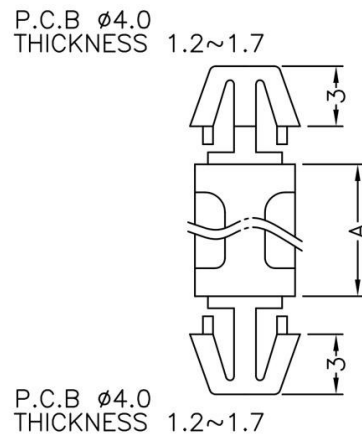

FIX-LCC

MATERIAL: NYLON 66(UL)
 FLAME CLASS: 94V-2
 COLOR: NATURAL
 UNIT: mm

| PART NO | A |
|--------------|------|
| FIX-LCC-3S | 3 |
| FIX-LCC-3 | 3,5 |
| FIX-LCC-4 | 4 |
| FIX-LCC-5 | 5 |
| FIX-LCC-6S | 6 |
| FIX-LCC-6 | 6,4 |
| FIX-LCC-7 | 7 |
| FIX-LCC-8 | 8 |
| FIX-LCC-9.5 | 9,5 |
| FIX-LCC-10S | 10 |
| FIX-LCC-10 | 10,5 |
| FIX-LCC-11.5 | 11,5 |
| FIX-LCC-12S | 12 |
| FIX-LCC-12 | 12,7 |

| PART NO | A |
|----------------|----------|
| FIX-LCC-14 | 14 |
| FIX-LCC-15 | 15,9 |
| FIX-LCC-18 | 18 |
| FIX-LCC-19 | 19 |
| FIX-LCC-20 | 20 |
| FIX-LCC-25 | 25 |
| FIX-LCC-25.4 | 25,4 |
| FIX-LCC-27 | 27 |
| FIX-LCC-30 | 30 |
| FIX-LCC-34 | 34 |
| FIX-LCC-40 | 40 |
| FIX-LCC-55 | 55 |
| FIX-LCC-69 | 69 |
| FIX-LCC-71 | 71,2 |
| FIX-LCC-72 | 72 |
| FIX-LCC-74 | 74,2 |
| FIX-LCC-80 | 80 |