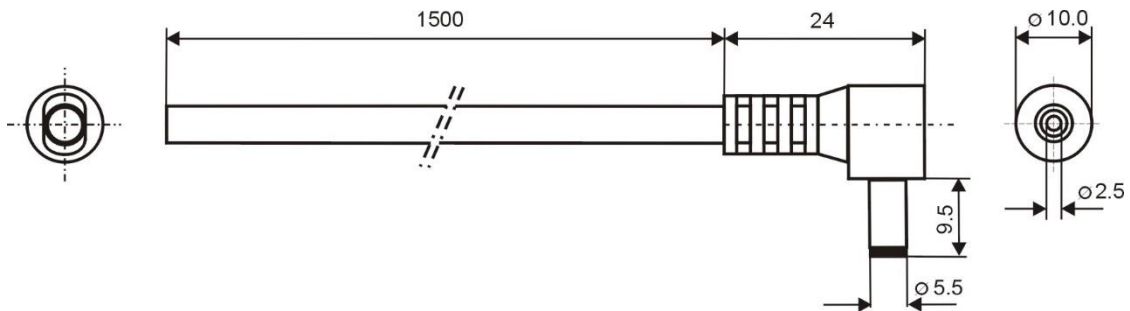

Specification:

Model	DC.CAB.2611.0150
DC Plug	5,5x2,5mm
Recommended voltage	0 - 48V
Max Current	8A
Dielectric Strength	500 VDC
Operating temperature	-20°C to +70°C
Cord Length	1500mm
Cable Diameter	4mm
Wire Diameter	2x1mm ²
ROHS	+