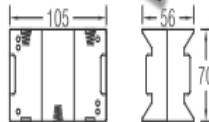

UM - 1 OR 'D' SIZE OR EQUIV

品質政策：卓越管理 優良品質 準確交期

Battery Holder

SAI ISO 9001 認證
SAI ISO 14001

UM - 1 OR 'D' SIZE OR EQUIV

BH145A
BH145D FOR FOUR "D" CELLS

BH161A
BH161B
BH161D FOR SIX "D" CELLS

BH162A
BH162B
BH162D FOR SIX "D" CELLS

BH163A
BH163B
BH163D FOR SIX "D" CELLS

BH181-2A
BH181-2D FOR EIGHT "D" CELLS

BH182-1A
BH182-1B
BH182-1D FOR EIGHT "D" CELLS

經營理念：誠信 勤勞 創