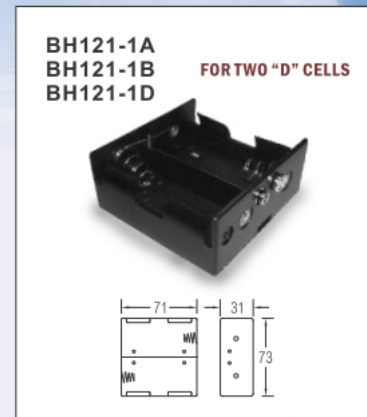

UM - 1 OR 'D' SIZE OR EQUIV

品質政策：卓越管理 優良品質 準確交期

Battery Holder

SAI ISO 9001 認證
SAI ISO 14001

UM - 1 OR 'D' SIZE OR EQUIV

BH145A
BH145D FOR FOUR "D" CELLS

BH161A
BH161B
BH161D FOR SIX "D" CELLS

BH162A
BH162B
BH162D FOR SIX "D" CELLS

BH163A
BH163B
BH163D FOR SIX "D" CELLS

BH181-2A
BH181-2D FOR EIGHT "D" CELLS

BH182-1A
BH182-1B
BH182-1D FOR EIGHT "D" CELLS

經營理念：誠信 勤勞 創