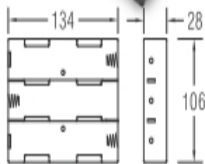

UM - 1 OR 'D' SIZE OR EQUIV

品質政策：卓越管理 優良品質 準確交期

Battery Holder

SAI ISO 9001 認證
SAI ISO 14001

UM - 1 OR 'D' SIZE OR EQUIV

BH145A
BH145D FOR FOUR "D" CELLS

BH161A
BH161B
BH161D FOR SIX "D" CELLS

BH162A
BH162B
BH162D FOR SIX "D" CELLS

BH163A
BH163B
BH163D FOR SIX "D" CELLS

BH181-2A
BH181-2D FOR EIGHT "D" CELLS

BH182-1A
BH182-1B
BH182-1D FOR EIGHT "D" CELLS

經營理念：誠信 勤勞 創