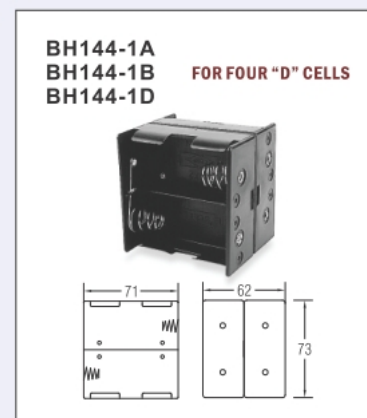

UM - 1 OR 'D' SIZE OR EQUIV

品質政策：卓越管理 優良品質 準確交期

Battery Holder

SAI ISO 9001 認證
SAI ISO 14001

UM - 1 OR 'D' SIZE OR EQUIV

BH145A
BH145D FOR FOUR "D" CELLS

BH161A
BH161B
BH161D FOR SIX "D" CELLS

BH162A
BH162B
BH162D FOR SIX "D" CELLS

BH163A
BH163B
BH163D FOR SIX "D" CELLS

BH181-2A
BH181-2D FOR EIGHT "D" CELLS

BH182-1A
BH182-1B
BH182-1D FOR EIGHT "D" CELLS

經營理念：誠信 勤勞 創