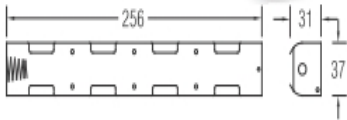

UM - 1 OR 'D' SIZE OR EQUIV

品質政策：卓越管理 優良品質 準確交期

Battery Holder

SAI ISO 9001 認證
SAI ISO 14001

UM - 1 OR 'D' SIZE OR EQUIV

BH145A
BH145D FOR FOUR "D" CELLS

BH161A
BH161B
BH161D FOR SIX "D" CELLS

BH162A
BH162B
BH162D FOR SIX "D" CELLS

BH163A
BH163B
BH163D FOR SIX "D" CELLS

BH181-2A
BH181-2D FOR EIGHT "D" CELLS

BH182-1A
BH182-1B
BH182-1D FOR EIGHT "D" CELLS

經營理念：誠信 勤勞 創