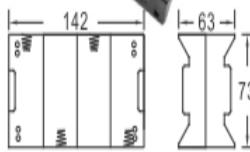

UM - 1 OR 'D' SIZE OR EQUIV

品質政策：卓越管理 優良品質 準確交期

Battery Holder

SAI ISO 9001 認證
SAI ISO 14001

UM - 1 OR 'D' SIZE OR EQUIV

BH145A
BH145D FOR FOUR "D" CELLS

BH161A
BH161B
BH161D FOR SIX "D" CELLS

BH162A
BH162B
BH162D FOR SIX "D" CELLS

BH163A
BH163B
BH163D FOR SIX "D" CELLS

BH181-2A
BH181-2D FOR EIGHT "D" CELLS

BH182-1A
BH182-1B
BH182-1D FOR EIGHT "D" CELLS

經營理念：誠信 勤勞 創