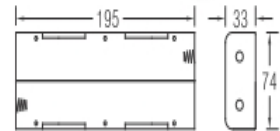

UM - 1 OR 'D' SIZE OR EQUIV

品質政策：卓越管理 優良品質 準確交期

Battery Holder

SAI ISO 9001 認證
SAI ISO 14001

UM - 1 OR 'D' SIZE OR EQUIV

BH145A
BH145D FOR FOUR "D" CELLS

BH161A
BH161B
BH161D FOR SIX "D" CELLS

BH162A
BH162B
BH162D FOR SIX "D" CELLS

BH163A
BH163B
BH163D FOR SIX "D" CELLS

BH181-2A
BH181-2D FOR EIGHT "D" CELLS

BH182-1A
BH182-1B
BH182-1D FOR EIGHT "D" CELLS

經營理念：誠信 勤勞 創